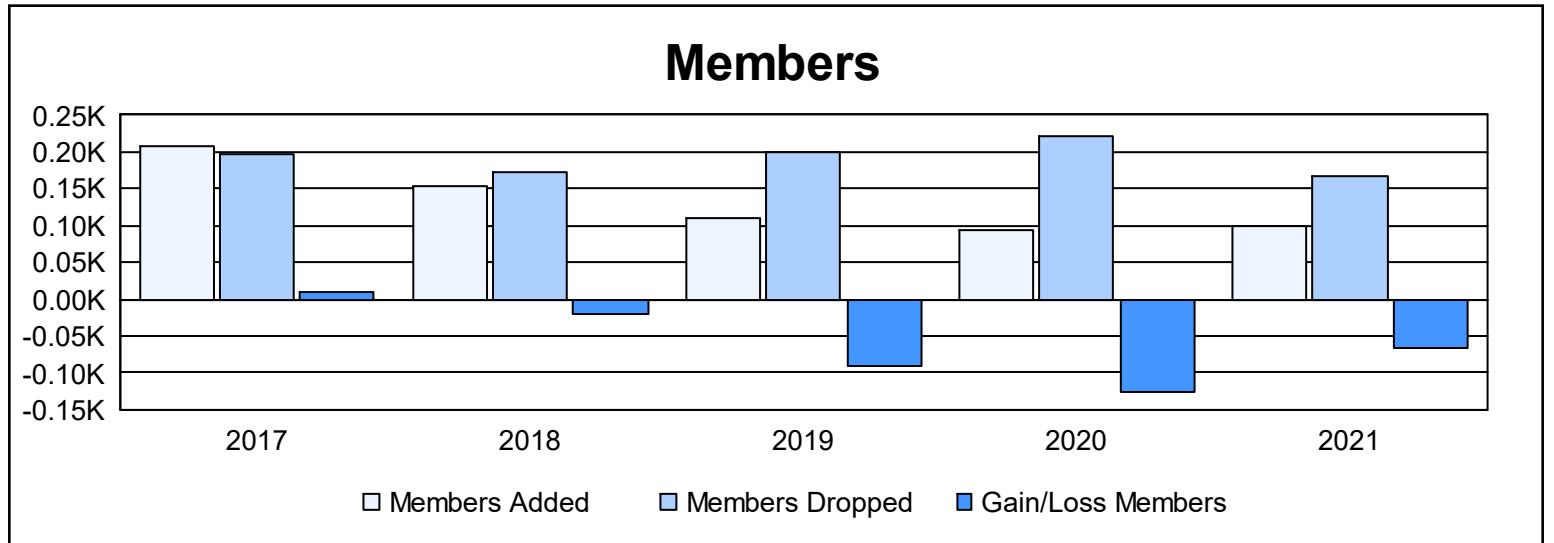

Year	New Clubs	Dropped Clubs	Gain/ Loss Clubs	New Members	Charter Members	Reinstate Members	Transfer Members	Total Member Added	Total Members Dropped	Gain/ Loss Members
2016-2017	0	2	-2	202	0	3	2	207	196	11
2017-2018	0	0	0	151	1	1	1	154	173	-19
2018-2019	0	1	-1	108	0	2	0	110	200	-90
2019-2020	0	3	-3	90	0	2	3	95	221	-126
2020-2021	0	2	-2	92	0	2	6	100	166	-66
<b>Average</b>	<b>0</b>	<b>2</b>	<b>-2</b>	<b>129</b>	<b>0</b>	<b>2</b>	<b>2</b>	<b>133</b>	<b>191</b>	<b>-58</b>

### Membership Composition June 2021 Cumulative